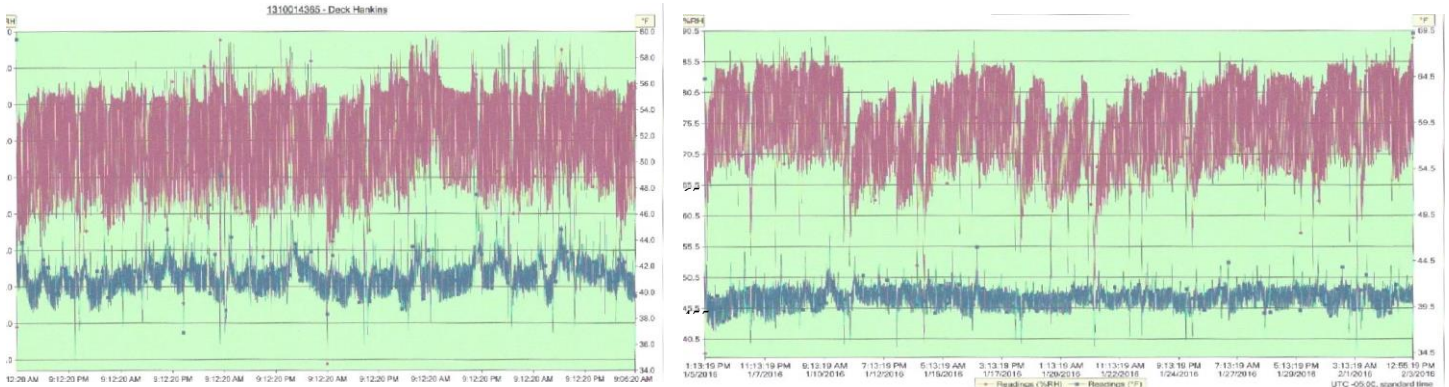

If a picture is worth a thousand words, look below. On the left, 30 days of RH in red and 30 days of TEMP in blue. On the right, the next 30 days of RH and TEMP after RD FRESH has been installed.

Notice not only the drop in temperature, but the consistency of the reading... the space between the red RH and the blue TEMP after RD FRESH was installed... and RD FRESH is the opposite of "high tech"... a completely passive, 100% natural, zero footprint mineral product.

And there is more to this story....

Compressor starts:

1st 30 days the starts without RD Fresh were: 3,839

2nd 30 days with RD Fresh starts were: 3,188

A DIFFERENCE OF 651 STARTS OR A REDUCTION OF 16.9%

Hours used:

1st 30 days hours used without RD Fresh: 317

2nd 30 days hours used with RD Fresh: 190

A DIFFERENCE OF 127 HOURS OR A REDUCTION OF 40%.

Keeping food fresher, longer with no worry of the transfer of food flavor is only part of the RD FRESH story... definitely the most important aspect to the Chef... Salmon, peppers, potatoes and pasta on one rack, tomatoes, cheesecake and more on another... But a more efficiently operating, and a colder walk-in makes RD FRESH equally valuable to the Engineer...